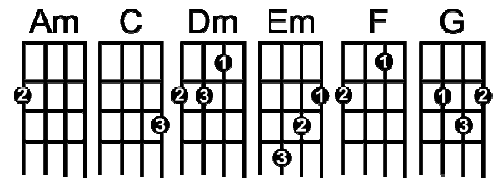

MARGUERITA TIME - Rossi / Frost 1983

Intro: n/c F G Am F
 Da da da, da da, da da da da Da da, da da da, da da
 C G C
 Da da, da da da da da da, d' da'n da, da da

n/c C G
 1. Captured my heart, captured my memory,
 Am Em Dm G
 Captured a time for me, I could see, a time for me, was gonna be.
 n/c C G
 Deep in my heart, deep in my memory,
 Am Em Dm G
 Deep in a part of me, heart of me, meant to be history,
 Dm G
 Could it be that I'm still wanderin'?

Chorus: C F G C
 I never knew what had happened to me, I didn't think it was true
 C F G C
 That I could be just like anyone else, I'll take my chance with you.
 + F - G - C

n/c C G
 2. Picture a dream, picture a fantasy,
 Am Em Dm G
 Picture a mood of me, mystery, you and me a mystery.
 n/c C G
 Lost in a dream, lost in a fantasy,
 Am Em Dm G
 Lost in what seemed to be dreams to me, seemed to be, had to be,
 Dm G
 Couldn't find no other reason.

Chorus: + F - G - Am - F - C - G - C (same as intro)

n/c C G
 3. Let's have a drink, its Marguerita time,
 Am Em Dm G
 It's Marguerita time, after nine, summer time, any time,
 Dm G
 You'll still always find me wanderin'. Chorus: + F - G - C x3